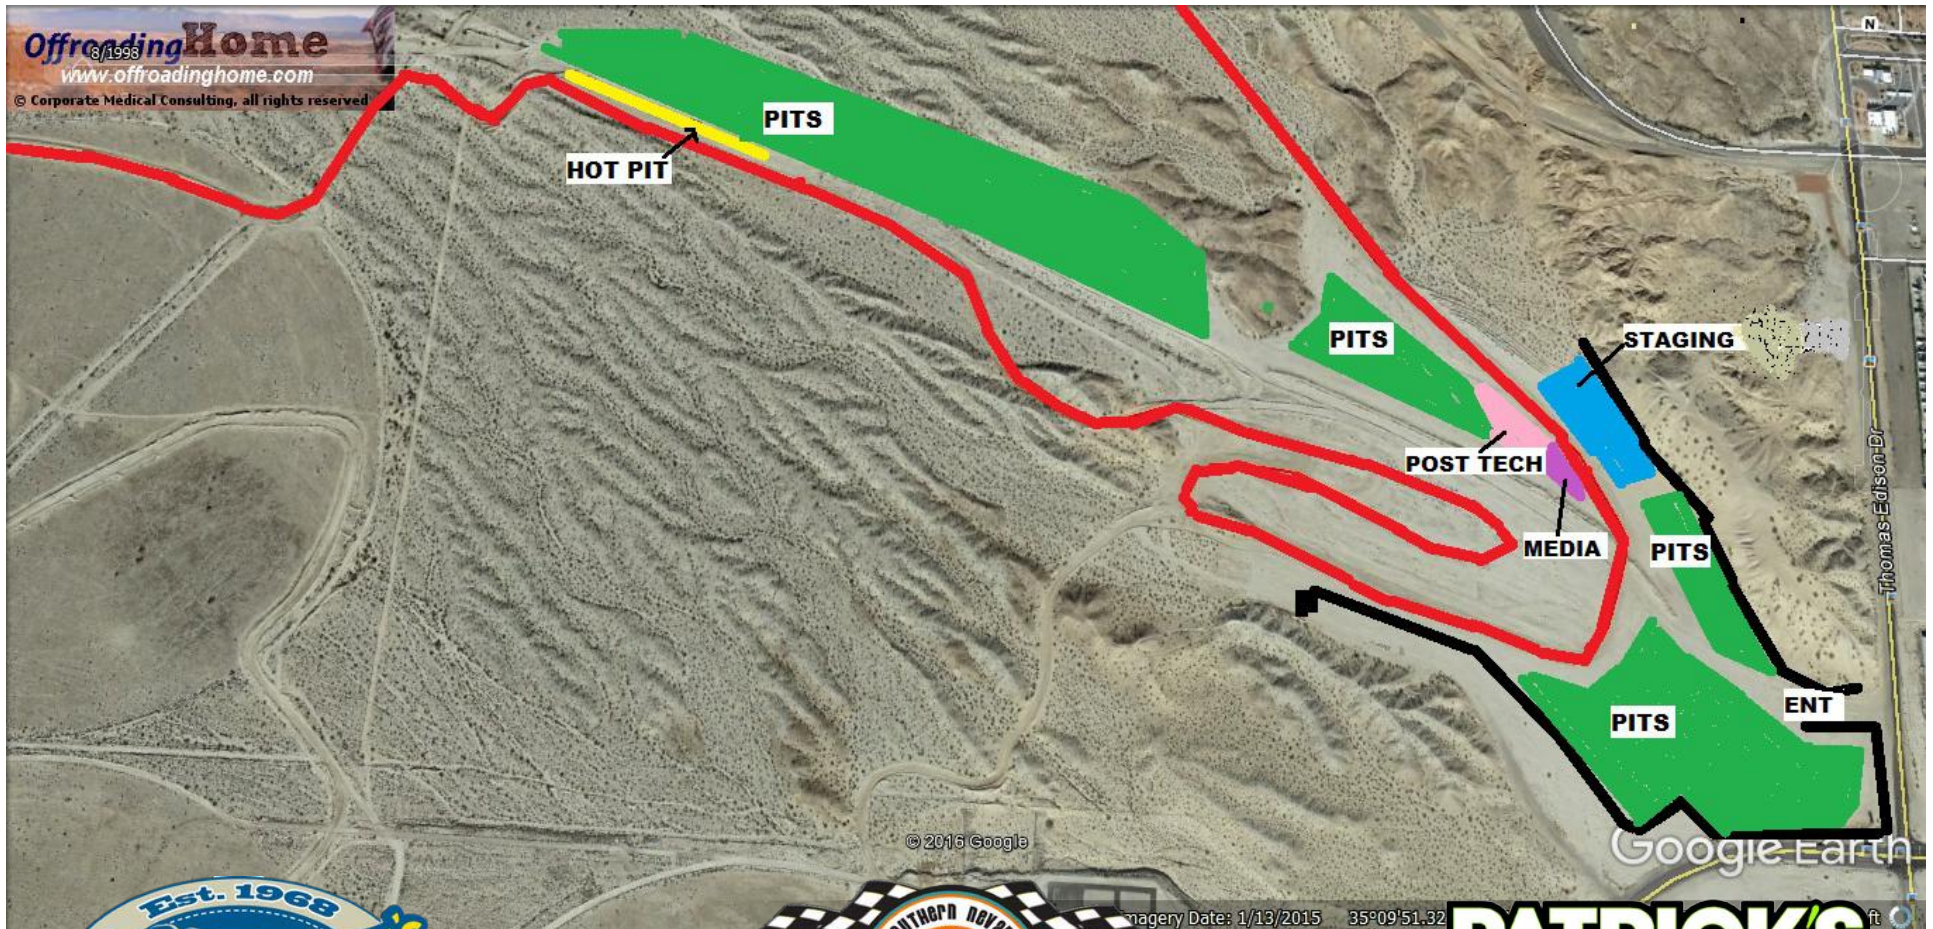

LAUGHLIN MAIN PITS

2016 MCKENZIE'S
RAGE AT THE RIVER

**** NO DRINKING IN THE PITS DURING RACE.
AUTOMATIC DQ FOR THE DRIVER OF RECORD.****

LAUGHLIN TECH & CONTINGENCY

**** ALL PAPERWORK MUST BE COMPLETED BEFORE ****

**** YOU ARRIVE TO TECH OR YOU WILL NOT BE PERMITTED IN LINE. ****