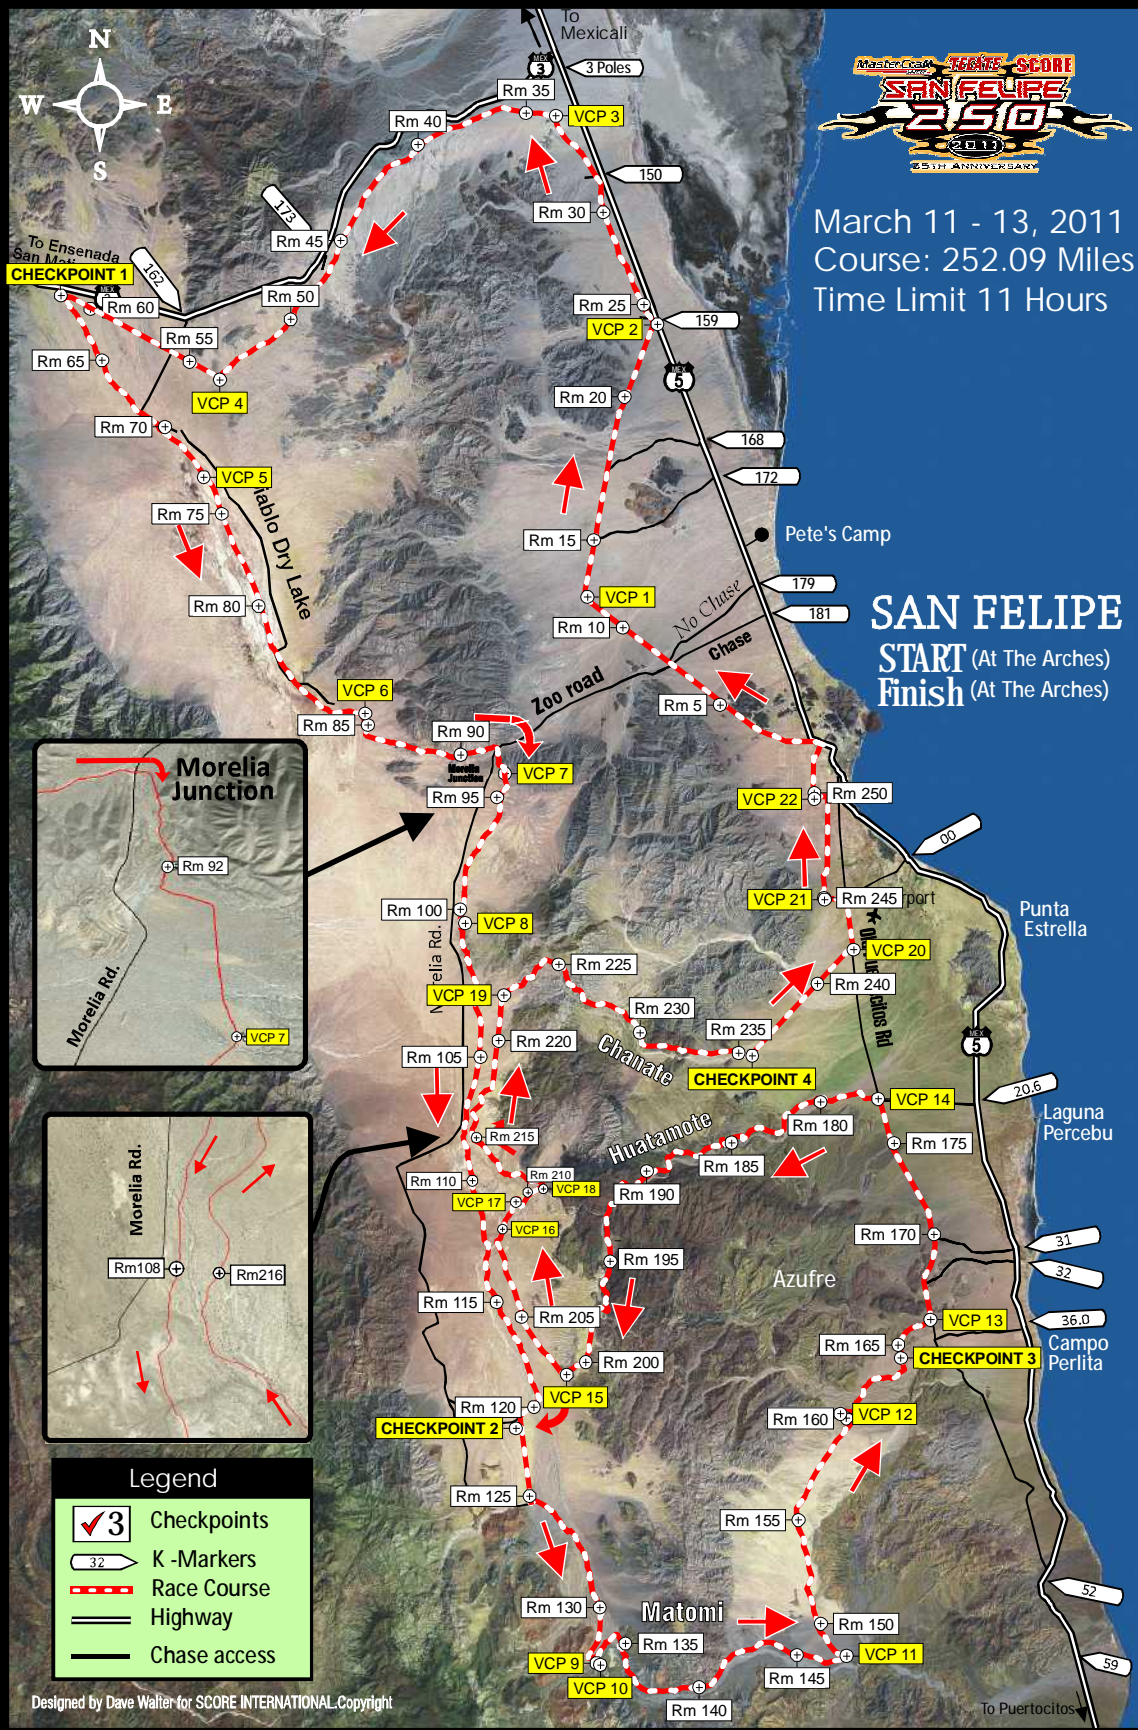

2011 MASTERCRAFT SAFETY TECATE SCORE SAN FELIPE 250

TECATE
 EVITA EL EXCESO

MasterCraft
 SAFETY

BF Goodrich
 Tires
 TAKE CONTROL®

RACE FUELS

SIGNPROS
 CUSTOM LETTERING
 WWW.SIGNPROS.COM