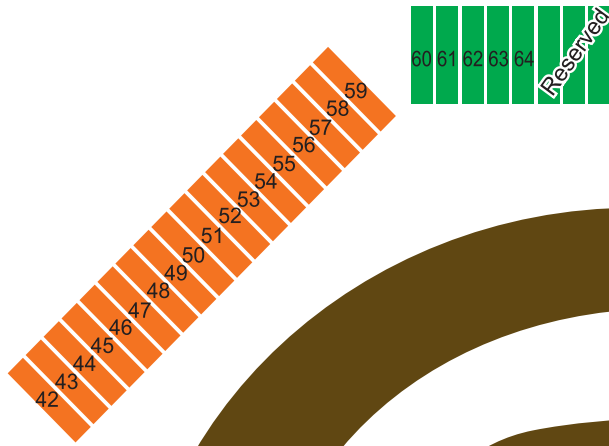

All spaces are 12'x45'  
Limit 1 RV and 1 Tow Vehicle per space.  
You may need to purchase more than one space.

1-5

6-23

\*map not to scale